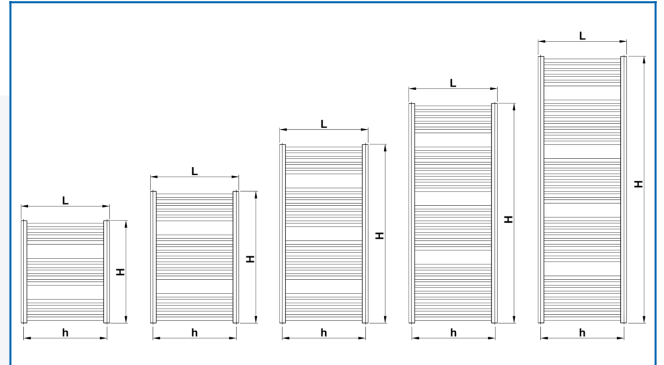

KORALUX LINEAR COMFORT

Comfortable towel rail radiators with a balanced combination of function and design with bottom side connection

Entered filters

Heat output: t_1 : 167 °F | t_2 : 149 °F | t_i : 68 °F | Δt : 90 °F