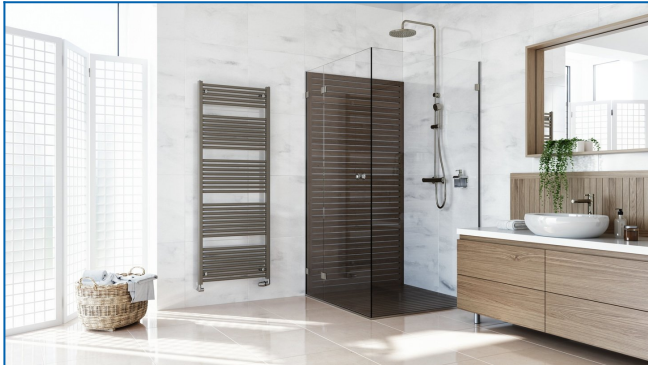

KORALUX LINEAR COMFORT

Comfortable towel rail radiators with a balanced combination of function and design with bottom side connection

Entered filters

Heat output: t_1 : 167 °F | t_2 : 149 °F | t_i : 68 °F | Δt : 122 °F