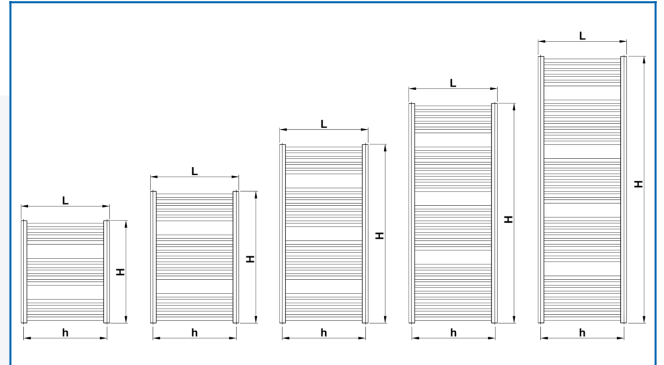

KORALUX LINEAR COMFORT

Comfortable towel rail radiators with a balanced combination of function and design with bottom side connection

Entered filters

Heat output: t_1 : 167 °F | t_2 : 149 °F | t_i : 68 °F | Δt : 122 °F