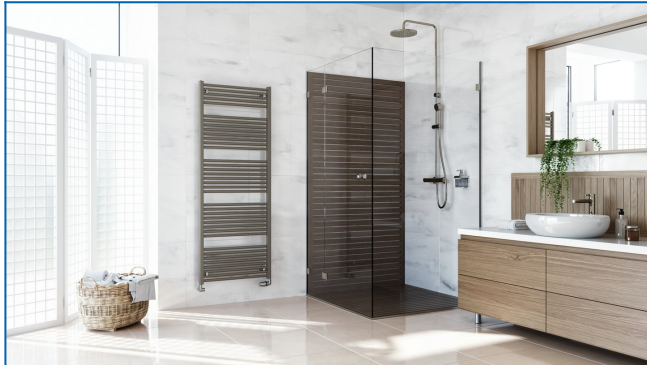

KORALUX LINEAR COMFORT

Comfortable towel rail radiators with a balanced combination of function and design with bottom side connection

Entered filters

Heat output: t_1 : 167 °F | t_2 : 149 °F | t_i : 68 °F | Δt : 90 °F