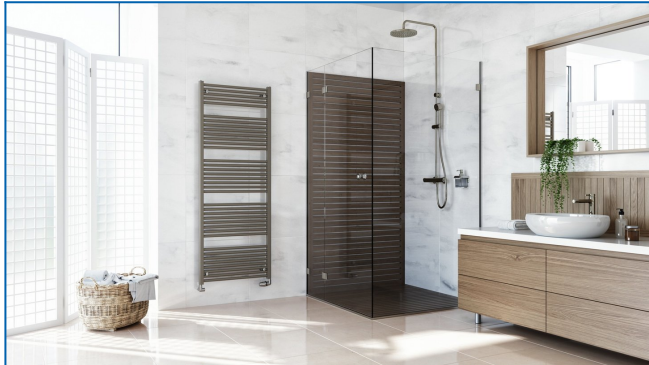

## KORALUX LINEAR COMFORT

Comfortable towel rail radiators with a balanced combination of function and design with bottom side connection