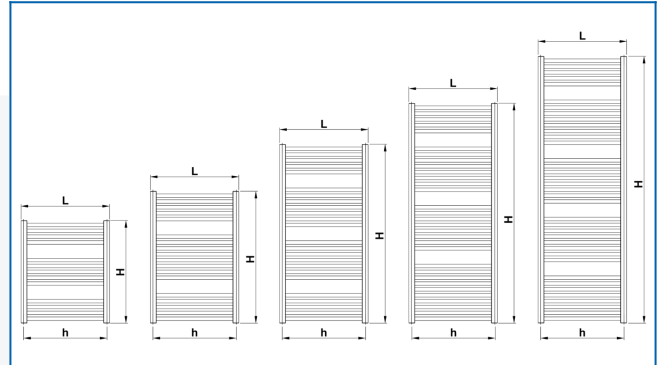

## KORALUX LINEAR COMFORT

Comfortable towel rail radiators with a balanced combination of function and design with bottom side connection

## Entered filters

Heat output:  $t_1$ : 167 °F |  $t_2$ : 149 °F |  $t_i$ : 68 °F |  $\Delta t$ : 122 °F