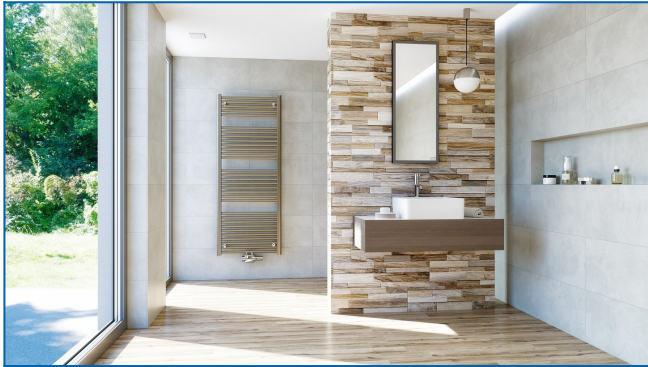

## KORALUX LINEAR COMFORT - M

Comfortable towel rail radiators with a balanced combination of function and design with a modern middle connection