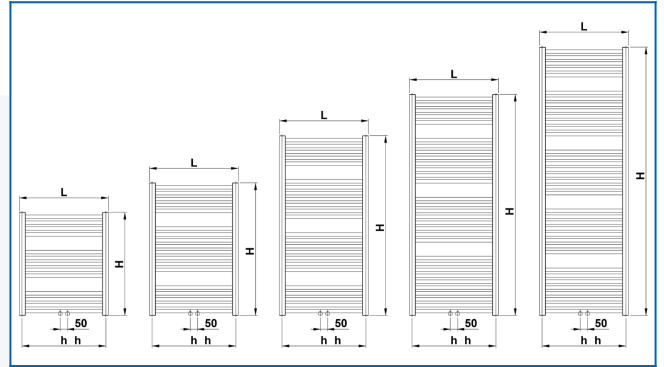

## KORALUX LINEAR COMFORT - M

Comfortable towel rail radiators with a balanced combination of function and design with a modern middle connection

### Entered filters

Heat output:  $t_1$ : 167 °F |  $t_2$ : 149 °F |  $t_i$ : 68 °F |  $\Delta t$ : 90 °F