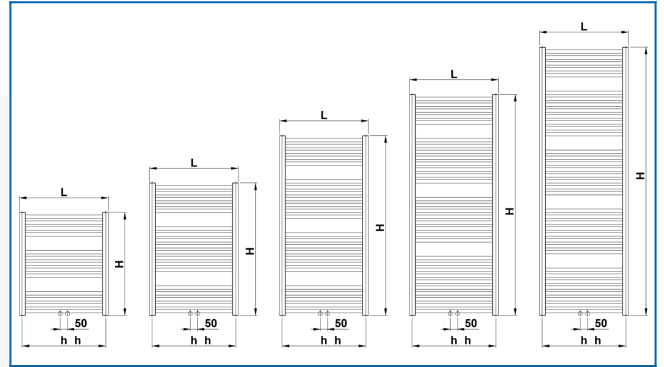

KORALUX LINEAR COMFORT - M

Comfortable towel rail radiators with a balanced combination of function and design with a modern middle connection

Entered filters

Heat output: t_1 : 167 °F | t_2 : 149 °F | t_i : 68 °F | Δt : 90 °F