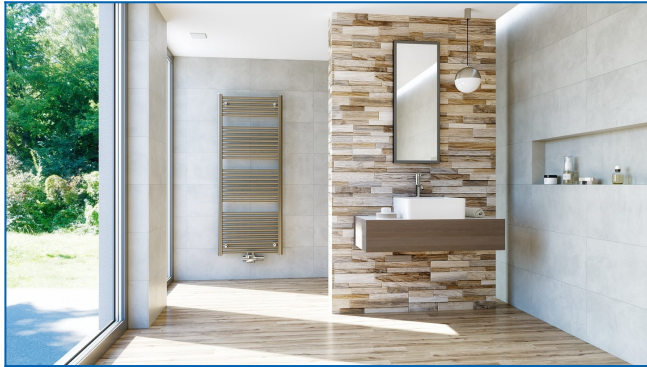

KORALUX LINEAR COMFORT - M

Comfortable towel rail radiators with a balanced combination of function and design with a modern middle connection

Entered filters

Heat output: t_1 : 167 °F | t_2 : 149 °F | t_i : 68 °F | Δt : 90 °F