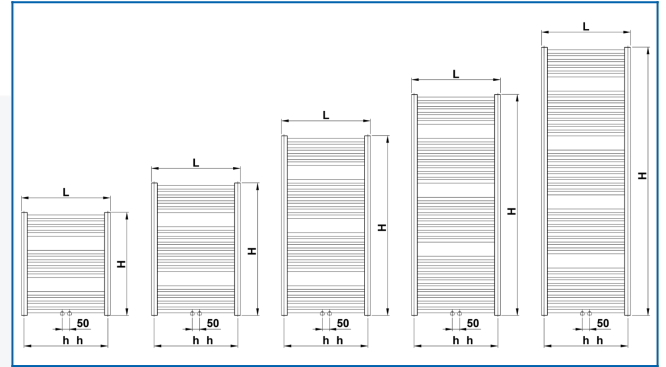

KORALUX LINEAR COMFORT - M

Comfortable towel rail radiators with a balanced combination of function and design with a modern middle connection

Entered filters

Heat output: t_1 : 167 °F | t_2 : 149 °F | t_i : 68 °F | Δt : 122 °F