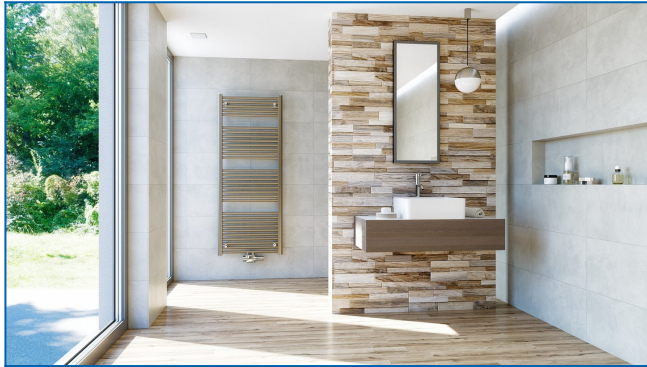

KORALUX LINEAR COMFORT - M

Comfortable towel rail radiators with a balanced combination of function and design with a modern middle connection

Entered filters

Heat output: t_1 : 167 °F | t_2 : 149 °F | t_i : 68 °F | Δt : 122 °F