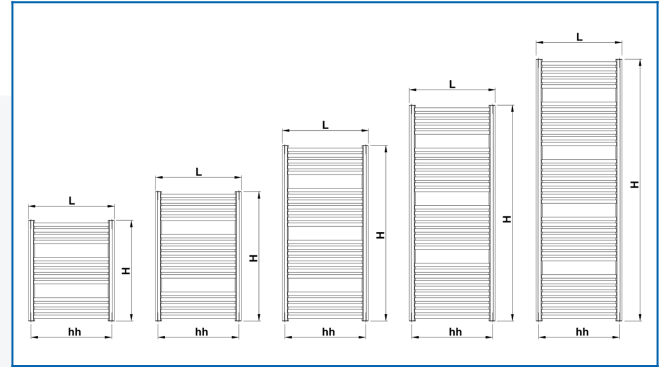

KORALUX RONDO COMFORT

Comfortable towel rail radiators with a balanced combination of function and design with bottom side connection

Entered filters

Heat output: t_1 : 167 °F | t_2 : 149 °F | t_i : 68 °F | Δt : 122 °F