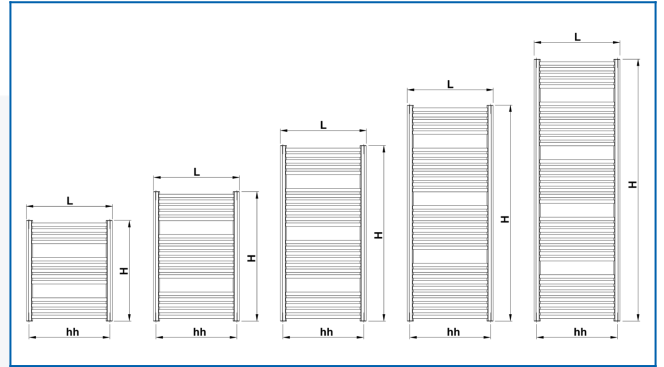

KORALUX RONDO COMFORT

Comfortable towel rail radiators with a balanced combination of function and design with bottom side connection

Entered filters

Heat output: t_1 : 167 °F | t_2 : 149 °F | t_i : 68 °F | Δt : 90 °F