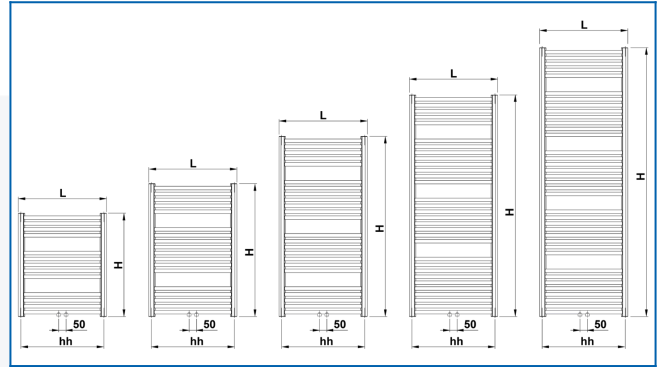

KORALUX RONDO COMFORT-M

Comfortable towel rail radiators with a balanced combination of function and design with a modern middle connection

Entered filters

Heat output: t_1 : 167 °F | t_2 : 149 °F | t : 68 °F | Δt : 90 °F