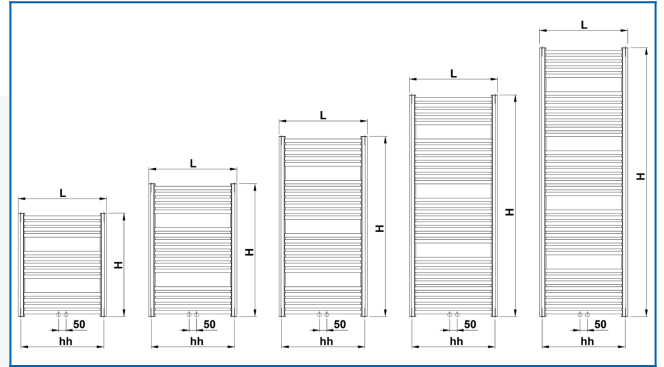

KORALUX RONDO COMFORT-M

Comfortable towel rail radiators with a balanced combination of function and design with a modern middle connection

Entered filters

Heat output: t_1 : 167 °F | t_2 : 149 °F | t_i : 68 °F | Δt : 122 °F