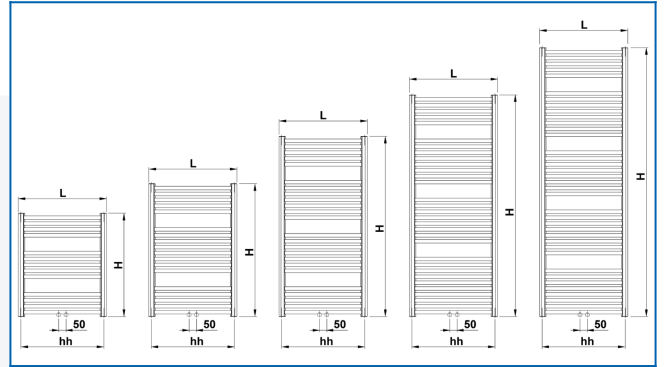

KORALUX RONDO COMFORT-M

Comfortable towel rail radiators with a balanced combination of function and design with a modern middle connection

Entered filters

Heat output: t_1 : 167 °F | t_2 : 149 °F | t_i : 68 °F | Δt : 90 °F